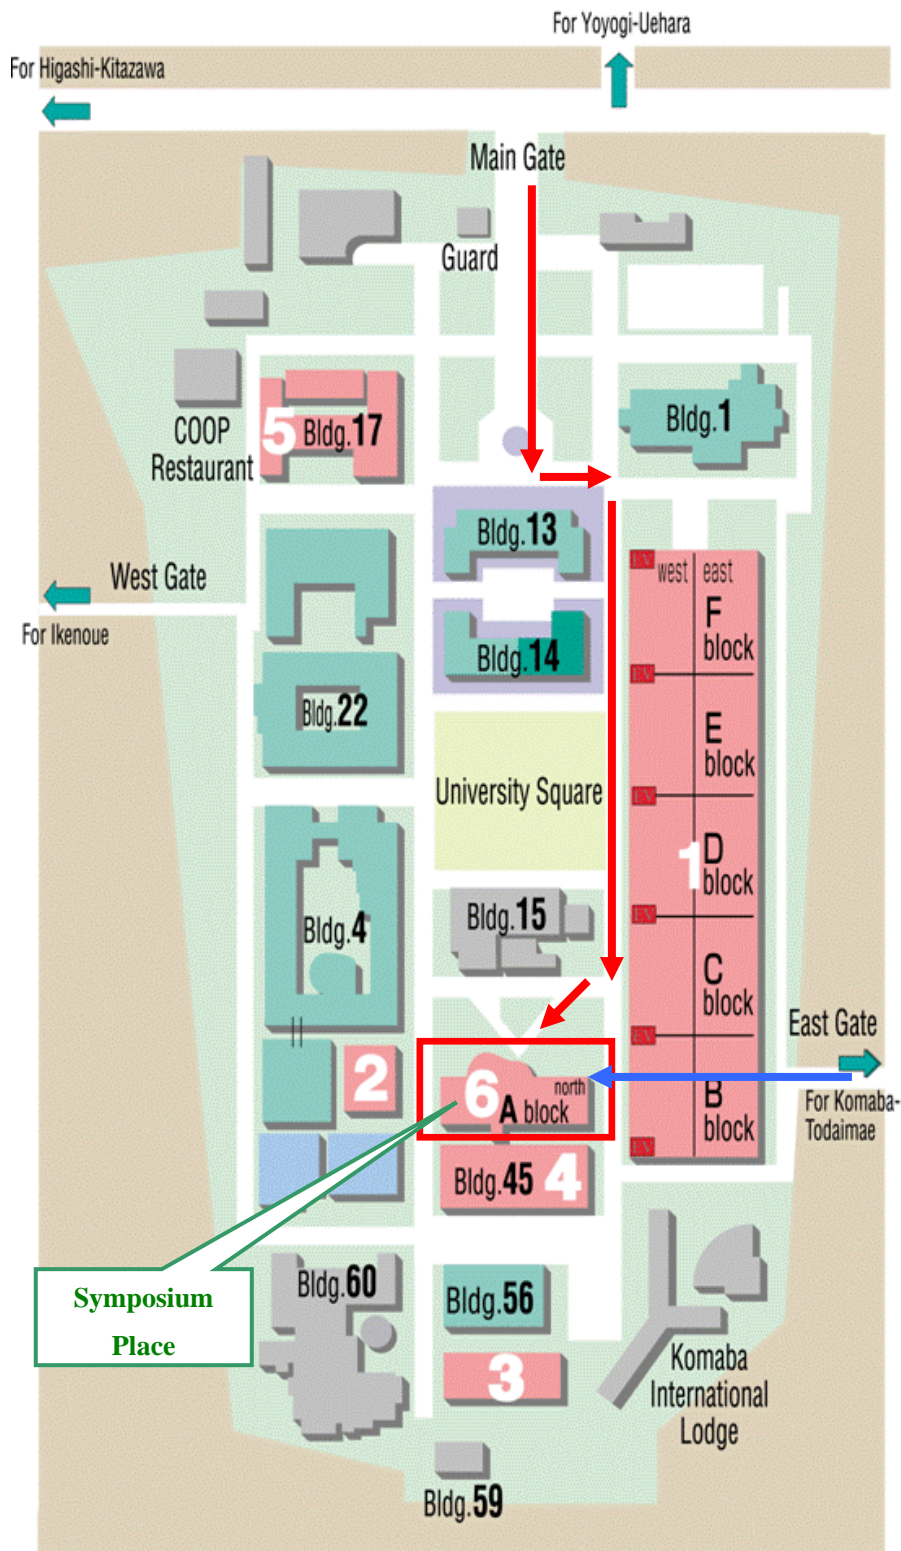

*ISPRS Commission VI Symposium
Komaba Research Campus Map
University of Tokyo*

Institute of Industrial Science

- 1** Research Bldg.
- 2** Restaurant & Meeting Rooms
- 3** Library
- 4** Administration Offices
- 5** Central Workshop
- 6** General Research Experiment Building (Convention hall)

 Research Center for Advanced Science and Technology

 International Center for Collaborative Research

 Research Center for Advanced Economic Engineering