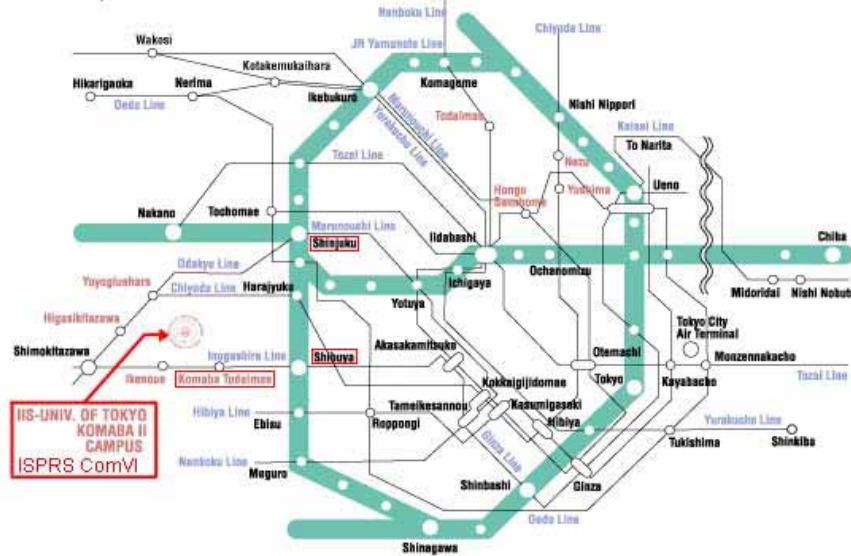

Transportation Network

The access to ISPRS ComVI from Komaba, Shibuya, and Shinjuku